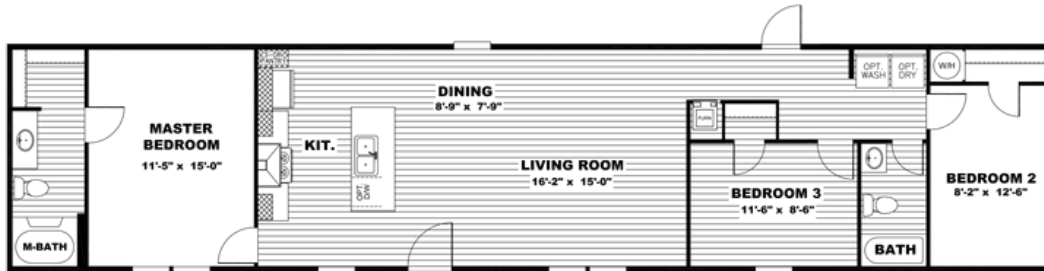

#5 THE BREEZE 1

#5 THE BREEZE 1 Model number: 22SSP16723AH19

3 beds • 2 baths • 1152 sq.ft. • 16' width • 72' depth

Our home building facilities invest in continuous product and process improvements. Plans, dimensions, features, materials, specifications and availability are subject to change without notice or obligation. Renderings and floor plans are representative likenesses of our homes and may differ from the actual homes. We invite you to tour a Home Center near you and inspect the highest value in quality housing available or call (540) 562-1521 to speak with a Home Consultant. Copyright 2017, CMH. All rights reserved.

#5 THE BREEZE 1

Model #: SSP16723A
Drawing #:
22-115044
16' x 72' The Breeze

#5 THE BREEZE 1 Model number: 22SSP16723AH19
3 beds • 2 baths • 1152 sq.ft. • 16' width • 72' depth

Our home building facilities invest in continuous product and process improvements. Plans, dimensions, features, materials, specifications and availability are subject to change without notice or obligation. Renderings and floor plans are representative likenesses of our homes and may differ from the actual homes. We invite you to tour a Home Center near you and inspect the highest value in quality housing available or call (540) 562-1521 to speak with a Home Consultant. Copyright 2017, CMH. All rights reserved.